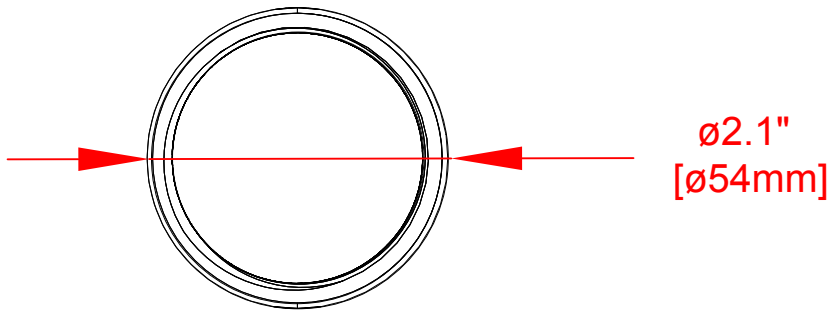

M5 Tap
(x4)

1-1/2 - 11.5
NPS

SM-CEILING-FFC

Female-to-Female Coupler for Ceiling Mounts

PROPRIETARY AND CONFIDENTIAL: THE INFORMATION CONTAINED IN THIS DRAWING IS THE SOLE PROPERTY OF SNAP AV. ANY REPRODUCTION IN PART OR AS A WHOLE WITHOUT THE WRITTEN PERMISSION OF SNAP AV IS PROHIBITED.

Category Manager KG	Drawn By DW	Date 8/27/13	Units Inches	Scale 1:1	Sheet 1/1	Revision REV A
------------------------	----------------	-----------------	-----------------	--------------	--------------	-------------------