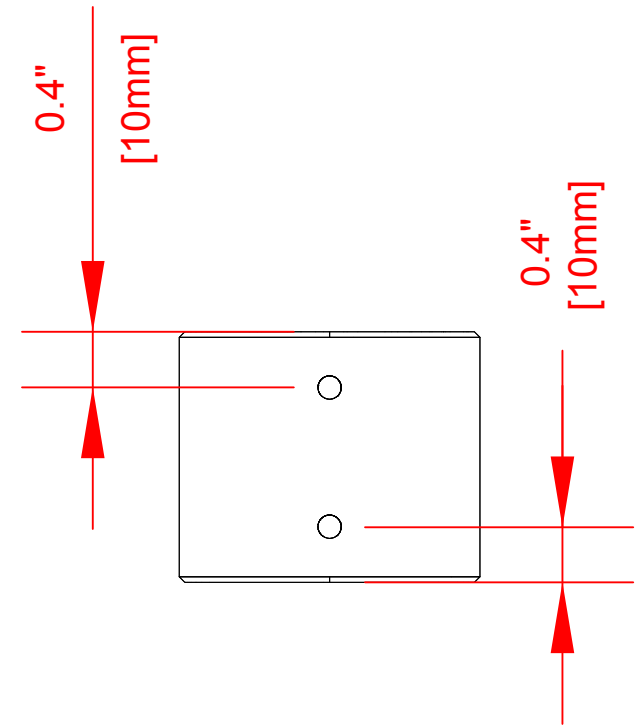

M5 Tap
(x4)

1-1/2 - 11.5
NPS

SM-CEILING-FFC

Female-to-Female Coupler for Ceiling Mounts

PROPRIETARY AND CONFIDENTIAL: THE INFORMATION CONTAINED IN THIS DRAWING IS THE SOLE PROPERTY OF SNAP AV. ANY REPRODUCTION IN PART OR AS A WHOLE WITHOUT THE WRITTEN PERMISSION OF SNAP AV IS PROHIBITED.

Category Manager KG	Drawn By DW	Date 8/27/13	Units Inches	Scale 1:1	Sheet 1/1	Revision REV A
------------------------	----------------	-----------------	-----------------	--------------	--------------	-------------------