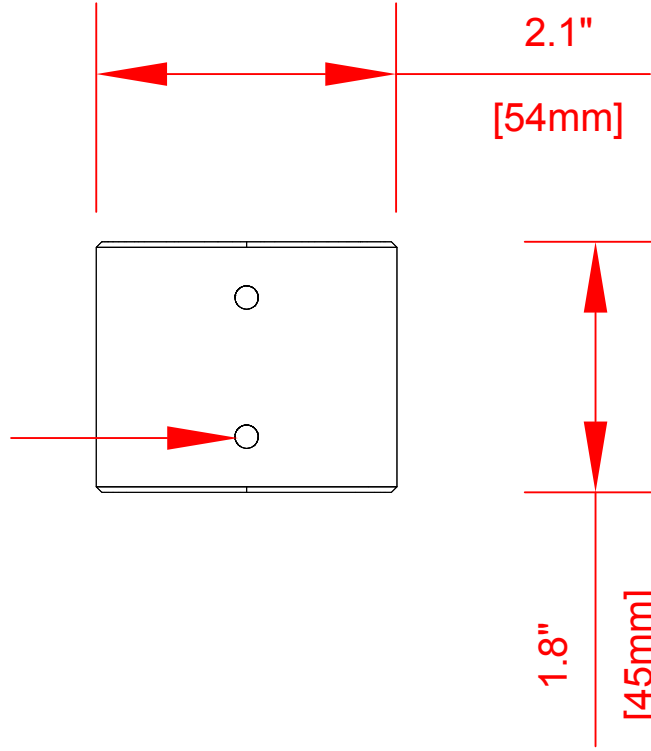

M5 Tap
(x4)

1-1/2 - 11.5
NPS

SM-CEILING-FFC

Female-to-Female Coupler for Ceiling Mounts

PROPRIETARY AND CONFIDENTIAL: THE INFORMATION CONTAINED IN THIS DRAWING IS THE SOLE PROPERTY OF SNAP AV. ANY REPRODUCTION IN PART OR AS A WHOLE WITHOUT THE WRITTEN PERMISSION OF SNAP AV IS PROHIBITED.

Category Manager KG	Drawn By DW	Date 8/27/13	Units Inches	Scale 1:1	Sheet 1/1	Revision REV A
------------------------	----------------	-----------------	-----------------	--------------	--------------	-------------------